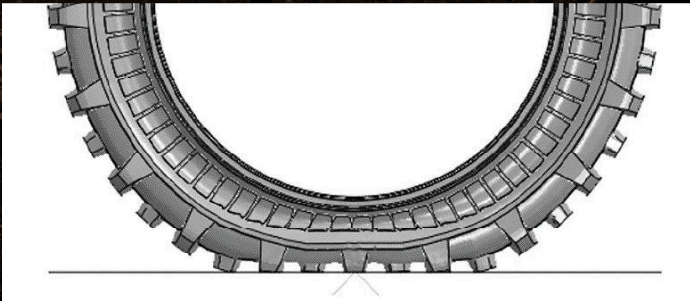

FLAT AND LARGE FOOTPRINT

GALILEOWHEEL.COM // INFO@GALILEOWHEEL.COM

AIRLESS

INCREASED
TRACTION

SUPERIOR
FLOTATION

REDUCED
SOIL
COMPACTION

EXTENDED
FOOTPRINT

SELF
CLEANING