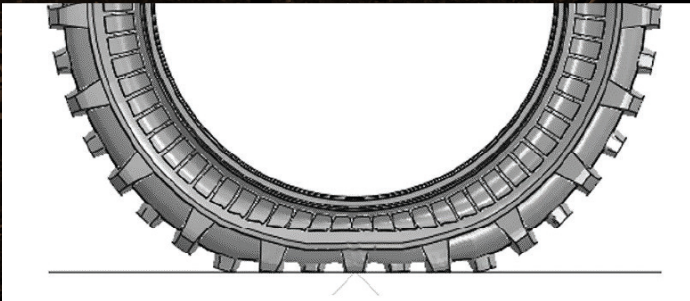

FLAT AND LARGE FOOTPRINT

GALILEOWHEEL.COM // INFO@GALILEOWHEEL.COM

OUR BENEFITS

AIRLESS

INCREASED TRACTION

SUPERIOR FLOTATION

REDUCED SOIL COMPACTION

RAN FLAT CAPABILITIES

SELF CLEANING